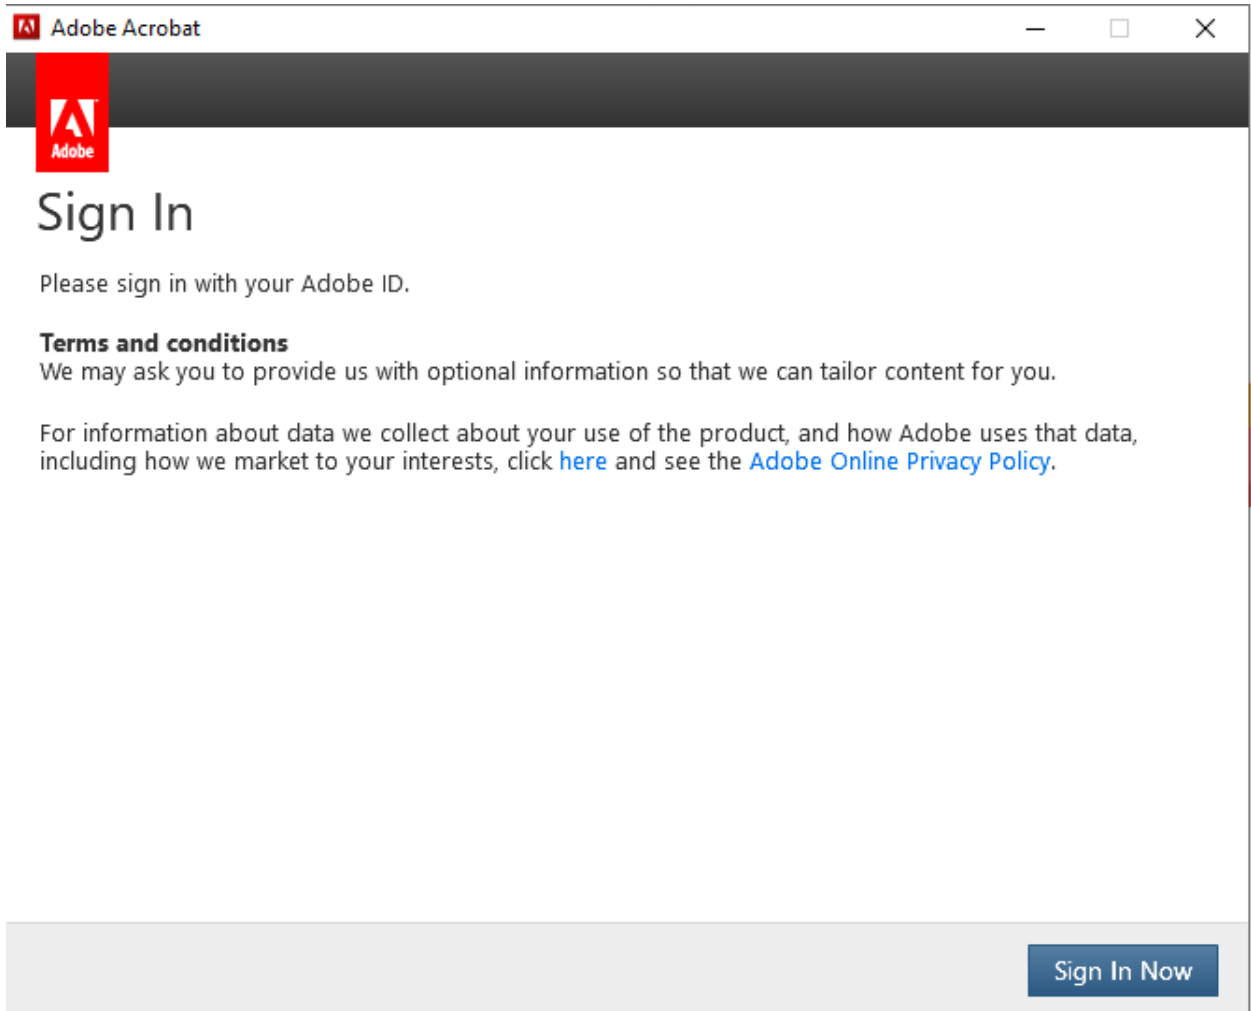

1. To start the sign in process in adobe click sign in now.

2. Type in your username and follow up with @manhattantech.edu it will take you to the following page

Adobe Acrobat

Adobe ID

Sign in

username@manhattantech.edu